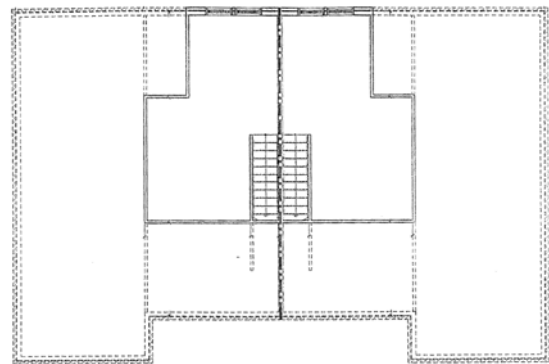

RESOURCE PARK

OFFICE DUPLEX'S
1400 SQ. FT. PER UNIT

MAIN LEVEL
1104 SQ. FT.

UPPER LEVEL
296 SQ. FT.