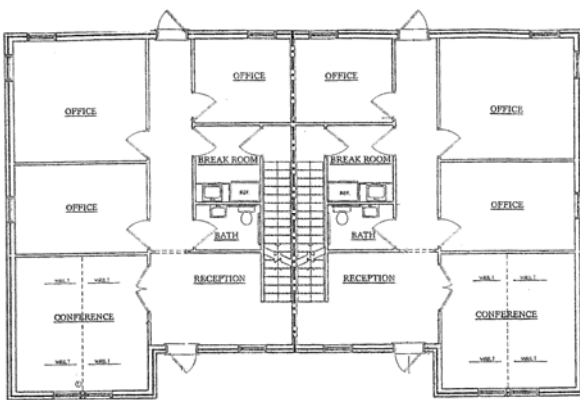

RESOURCE PARK

OFFICE DUPLEX'S
1400 SQ. FT. PER UNIT

MAIN LEVEL
1104 SQ. FT.

UPPER LEVEL
296 SQ. FT.